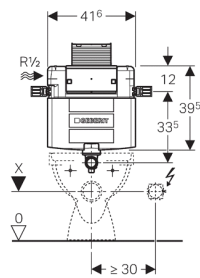

Geberit Omega concealed cistern 12 cm, 6 / 3 litres, installation height 82 cm

Application purposes

- For masonry walls
- For installation in part-height prewall installations
- For floor-standing and wall-hung WCs
- For dual flush

Characteristics

- Adjustable in depth
- Concealed cistern with top or front actuation
- Concealed cistern fully insulated against condensation
- Immediate post flush possible with factory setting
- Welded flush bend
- Tool-free installation and maintenance work on concealed cistern
- Water supply connection on the left or rear left
- Protection box for service opening can be cut to length

Technical data

Flow pressure	0.1–10 bar
Flush volume, factory setting	6 and 3 l
Flush volume large, adjustment range	4.5 / 6 / 7.5 l
Flush volume small, adjustment range	3–4 l

Scope of delivery

- Water supply connection R 1/2", compatible with MeplaFix, with integrated angle stop valve and hand wheel
- Protection box for service opening
- Flush bend extension, \varnothing 45 mm
- Protection plug
- 2 fixing brackets
- Fastening material