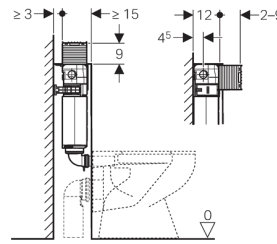

Geberit Omega concealed cistern 12 cm, 6 / 3 litres, installation height 82 cm

Application purposes

- For masonry walls
- For installation in part-height prewall installations
- For floor-standing and wall-hung WCs
- For dual flush

Characteristics

- Adjustable in depth
- Concealed cistern with top or front actuation
- Concealed cistern fully insulated against condensation
- Immediate post flush possible with factory setting
- Welded flush bend
- Tool-free installation and maintenance work on concealed cistern
- Water supply connection on the left or rear left
- Protection box for service opening can be cut to length

Technical data

Flow pressure	0.1–10 bar
Flush volume, factory setting	6 and 3 l
Flush volume large, adjustment range	4.5 / 6 / 7.5 l
Flush volume small, adjustment range	3–4 l

Scope of delivery

- Water supply connection R 1/2", compatible with MeplaFix, with integrated angle stop valve and hand wheel
- Protection box for service opening
- Flush bend extension, \varnothing 45 mm
- Protection plug
- 2 fixing brackets
- Fastening material